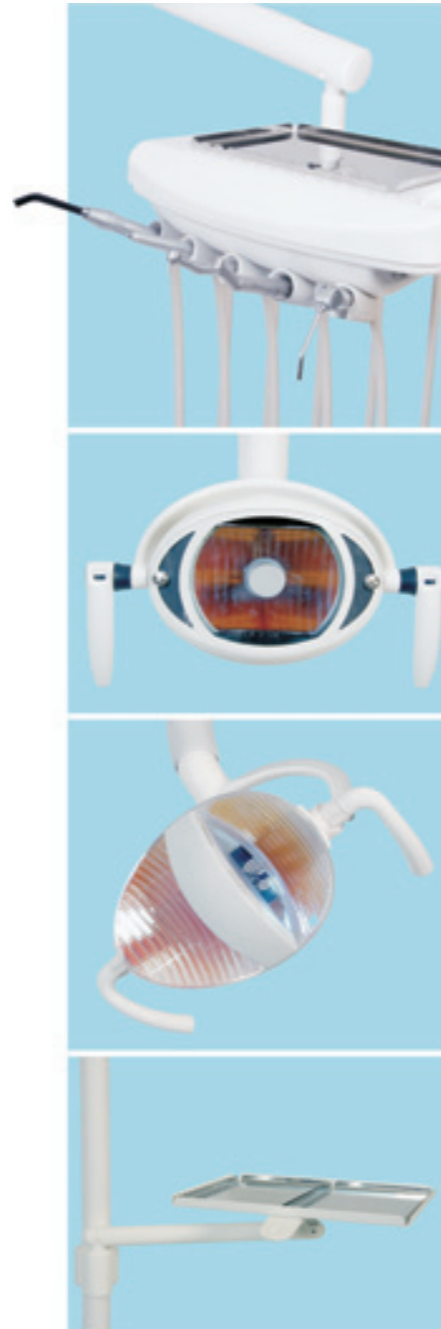

CHIRADENT®
MEDIPROGRESS GROUP

Praktik

CHIRADENT® Efekt

Efekt is carried by the programmable chair **CHIRADENT** optimized for all working positions. It increases the utility of dentist's work and improves comfort of the patient. Practical dentist table and simple construction of the unit provides solutions for working flexibility and user friendly comfort for dentists and patients.

CHIRADENT
MEDIPROGRESS GROUP

Efekt

CHIRADENT® Mini

Mini is electronically controlled dental unit optimized for all working positions. The advanced solution of working flexibility is achieved by easy control of chair movements and instruments functions from the table and by multifunctional foot control.