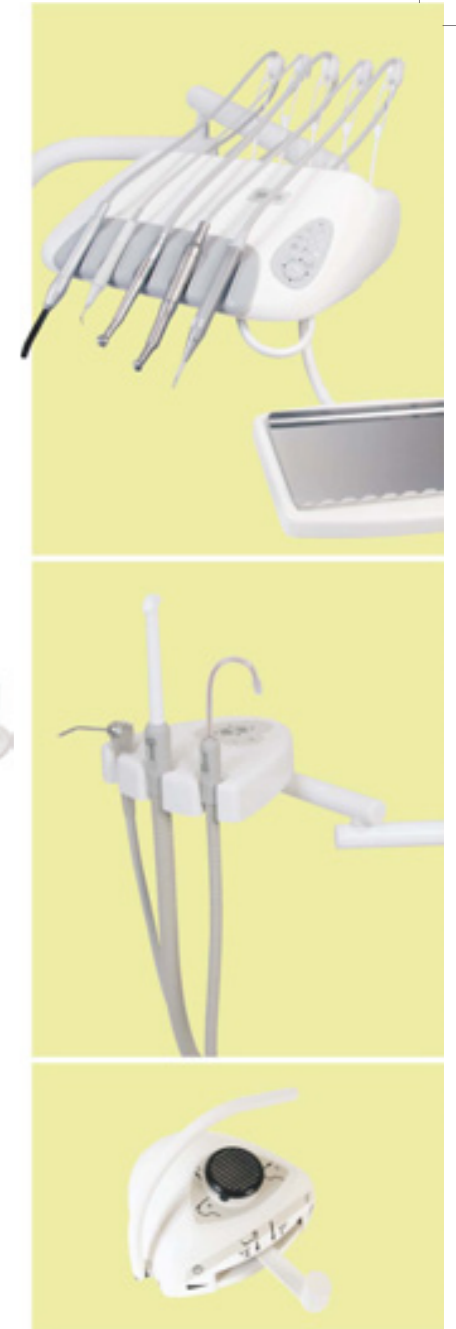

CHIRADENT® 654

654 optimized for all working positions increases the utility of dentist's work and improves comfort of the patient. Practical dentist table and easy construction of the unit provides solution of working flexibility and additional comfort for doctors and patients.

CHIRADENT®
MEDIPROGRESS GROUP

654

CHIRADENT® Praktik

Praktik is electronically controlled dental unit carried by the programmable chair **CHIRADENT** optimized for all working positions. The advanced solution of working flexibility is achieved by easy control of chair movements and functions of instruments from the table and by multifunctional foot control.

CHIRADENT®
MEDIPROGRESS GROUP

Praktik